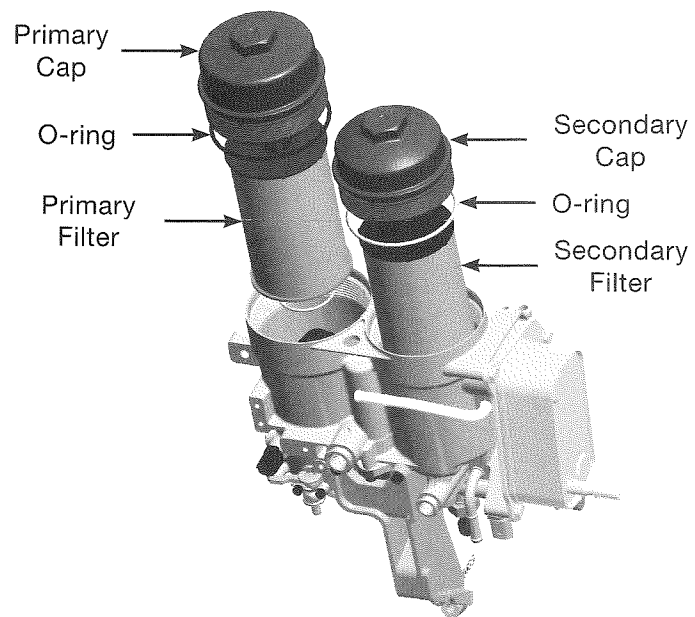

Fuel Filter Element Kit

Refer to engine service manual for disassembly and assembly instructions.

Instruction Part Number 33285 Rev -